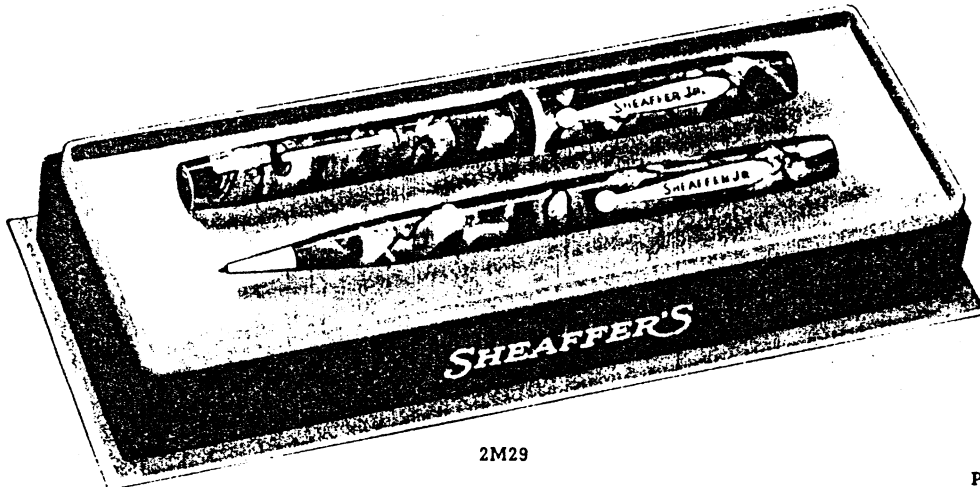

2M29

PEN	PENCIL	BLACK	EBONIZED PEARL	GREY PEARL	MARINE GREEN	LIST PRICE OF ALL ITEMS	SET PRICE COMPLETE
SHEAFFER JUNIOR LEVER TYPE							
2	L	21.29—THEMU		2M29—THEMY			$2.95
SHEAFFER JUNIOR VISIBLE BARREL TYPE							
20	L	21.89—WULUB		2A89—WULYB			2.95